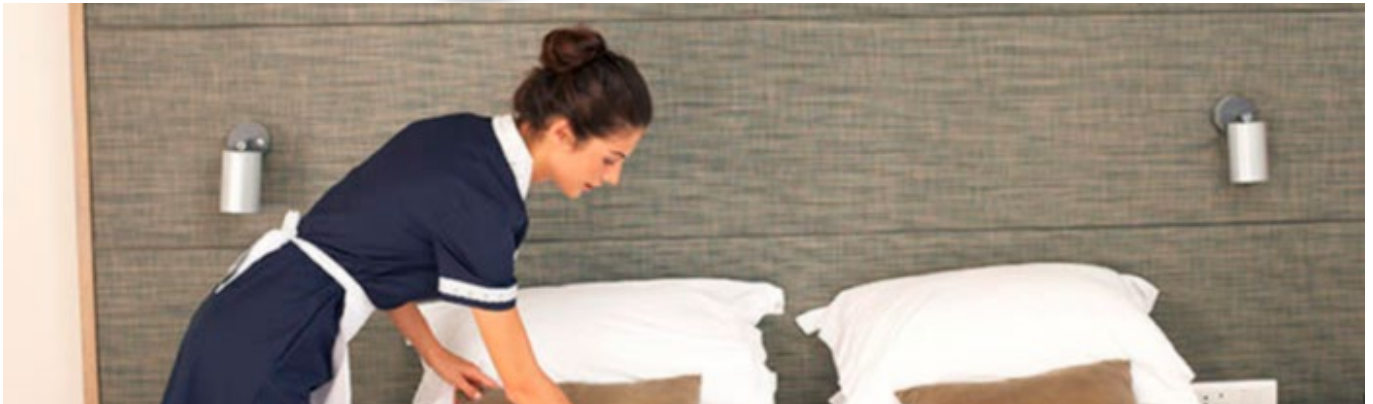

HOUSEKEEPING UNIFORM 3PC - LADIES

Poly cotton short sleeve ladies three-piece navy blue with white collar, sleevepin-ups, v-front apron framed overall. Consists of overall, apron and head piece.

NAVY AND WHITE

- UNI5031 - SMALL
- UNI5032 - MEDIUM
- UNI5033 - LARGE
- UNI5034 - X LARGE
- UNI5035 - XX LARGE
- UNI5036 - XXX LARGE

CHEF HATS

NECK TIE