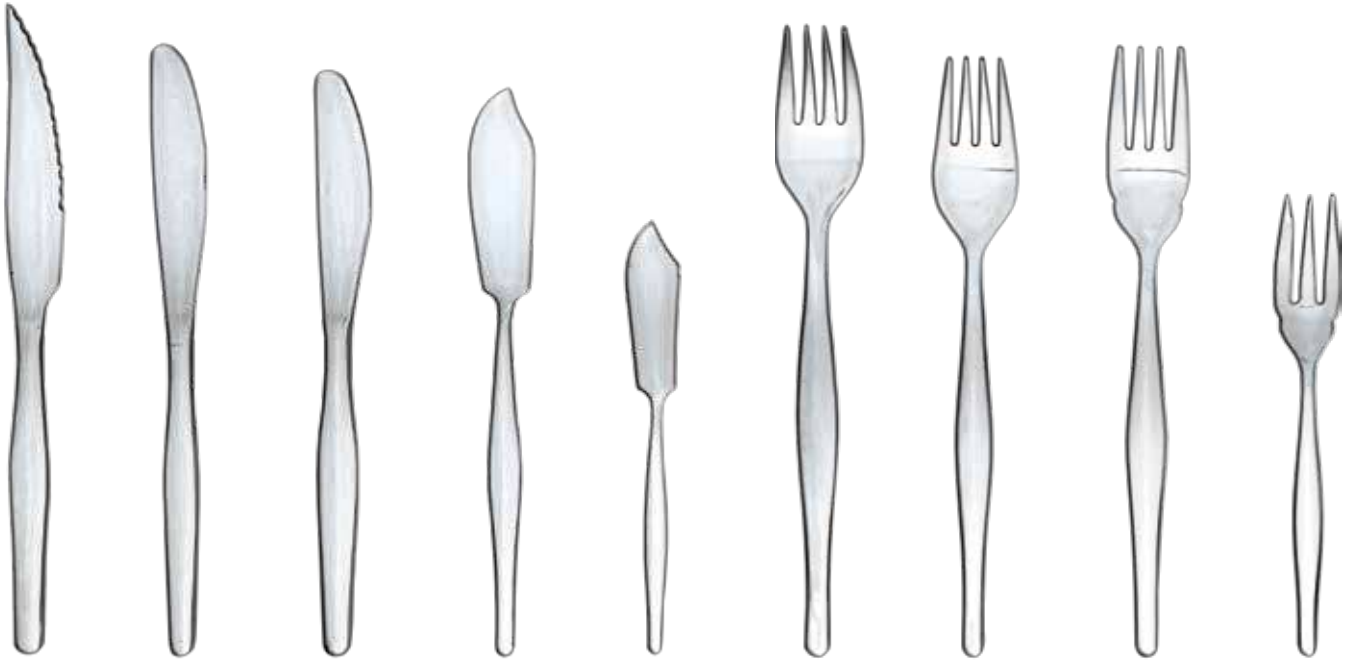

- T4701** : TABLE FORK 210MM
- T4705** : DESSERT FORK 185MM
- T4712** : FISH FORK 185MM
- T0419** : ESCARGOT FORK 153MM
- T0420** : CAKE FORK 153MM
- T0416** : SERVING FORK 260MM

- T4702** : TABLE SPOON 210MM
- T4706** : DESSERT SPOON 185MM
- T4709** : SOUP SPOON 176MM
- T0418** : ICE TEA SPOON 140MM
- T4710** : TEA SPOON
- T4711** : COFFEE SPOON 115MM

- T0417** : SERVING SPOON 260MM
- T0422** : SAUCE SPOON 185MM
- T4723** : CAKE/TART LIFTER 258MM
- T0425** : SOUP LADLE 278MM
- T0424** : SAUCE LADLE 178MM

CUTLERY

C&S BLACK OAK 18/10 (4MM)

A SOPHISTICATED AND MODERN STYLE FOR A UNIQUE COLLECTION. THE REFINED BOWL OF THE SPOON AND CURVES OF THE WOOD FINISH HANDLE ADD A NATURAL TOUCH TO THE BLACK OAK FLATWARE.

- T9226** : STEAK KNIFE 240MM
- T9204** : TABLE KNIFE 230MM
- T9208** : DESSERT KNIFE 215MM
- T9201** : TABLE FORK 209MM
- T9205** : DESSERT FORK 183MM

- T9202** : TABLE SPOON 209MM
- T9206** : DESSERT SPOON 182MM
- T9209** : SOUP SPOON 180MM
- T9210** : TEA SPOON 140MM
- T9211** : COFFEE SPOON 113MM

CUTLERY

SLIMLINE HIGH POLISH
18/0

W00940 : STEAK KNIFE
W00800 : TABLE KNIFE
W00830 : DESSERT KNIFE
W00870 : FISH KNIFE
W00921 : BUTTER KNIFE

W00810 : TABLE FORK
W00840 : DESSERT FORK
W00871 : FISH FORK
W00900 : CAKE FORK