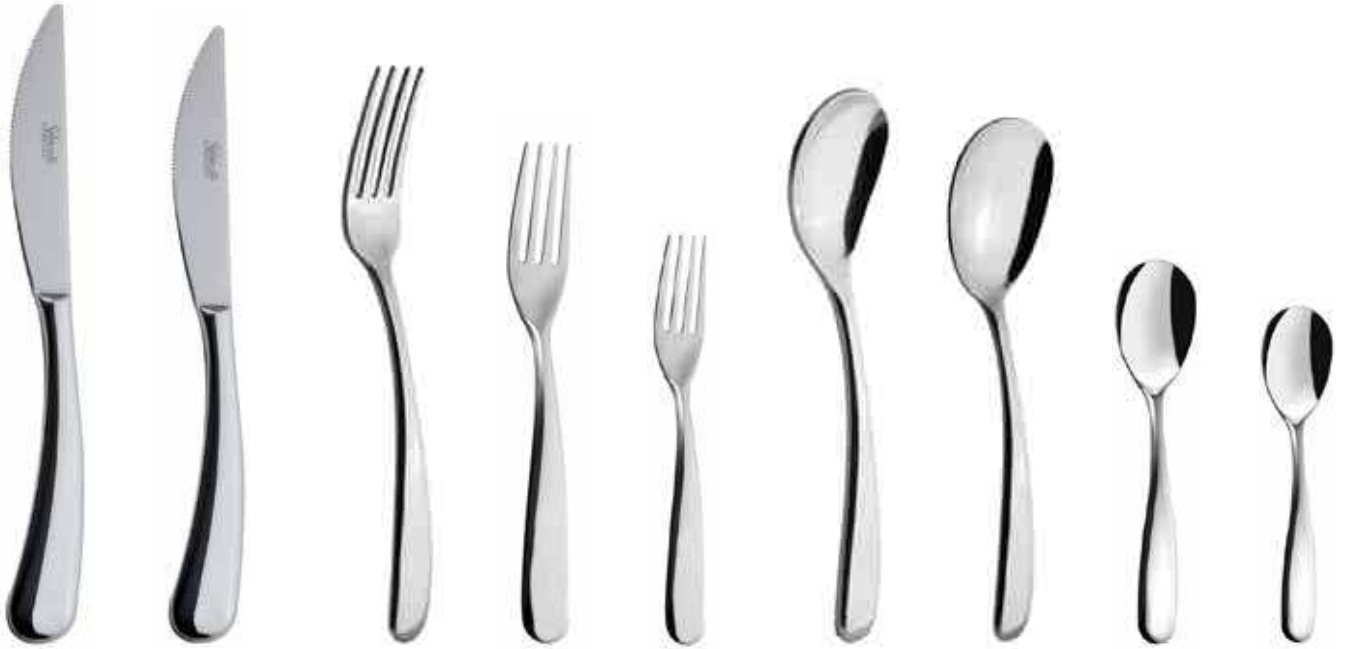

EXTK1810 : TABLE KNIFE 230MM
EXDK1810 : DESSERT KNIFE 210MM

EXTF1810 : TABLE FORK 200MM
EXDF1810 : DESSERT FORK 186MM

EXDS1810 : DESSERT SPOON 200MM
EXSS1810 : SOUP SPOON 186MM
EXTS1810 : TEA SPOON 145MM
EXMS1810 : MOKA SPOON

CUTLERY

SALVINELLI EXALT ICE 18/10

18/10 STAINLESS STEEL CUTLERY. MADE IN ITALY. MIRROR FINISH. THICKNESS 5MM

EITK1810 : TABLE KNIFE 230MM
EIDK1810 : DESSERT KNIFE 210MM

EITF1810 : TABLE FORK 200MM
EIDF1810 : DESSERT FORK 186MM

EIDS1810 : DESSERT SPOON 200MM
EISS1810 : SOUP SPOON 186MM
EITS1810 : TEA SPOON 145MM

CUTLERY

SALVINELLI FOREVER 18/10

18/10 STAINLESS STEEL CUTLERY. MADE IN ITALY. MIRROR FINISH. THICKNESS 4MM

FOTK1810 : TABLE KNIFE
FODK1810 : DESSERT KNIFE