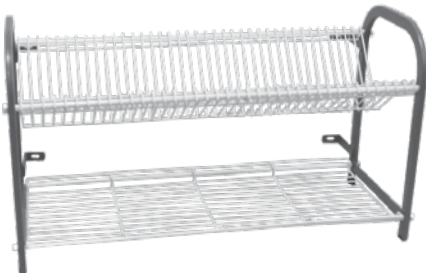

### FEATURES

- Frames are powder coated mild steel
- Racks are covered in polyester plastic
- Supplied dismantled for easy transportation
- Includes spanner for easy assembly
- Max plate size - 280MM

### 1130MM

**CRM1130** - 1130 X 600 X 1700MM

212 LARGE PLATES AND 212 SMALL PLATES + 2 CUP SHELVES - 600 PIECES

### 1130MM

**CRM2130** - 1130 X 600 X 950MM

106 LARGE PLATES AND 212 SMALL PLATES + CUP SHELF - 300 PIECES