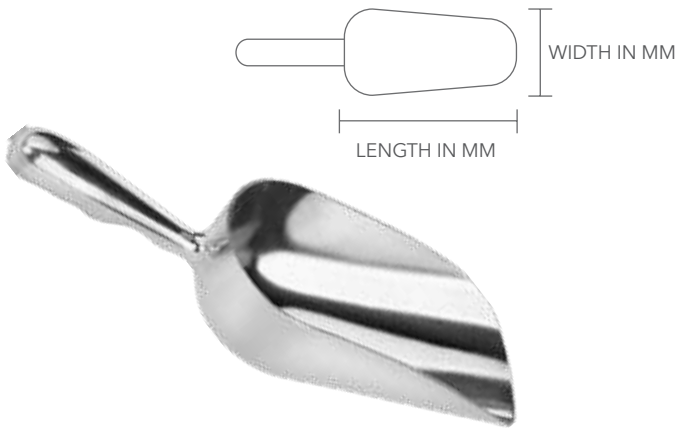

**LU54682** : WIND PROOF ASHTRAY S/STEEL  
**JE30495** : ASHTRAY SLOTTED STACKABLE S/STEEL - 100MM

**LU30136** : PLASTIC PITCHER 1.8L

**NEW**

**LU60478** : CITRUS HAND SQUEEZER ORANGE  
**LU60485** : CITRUS JUICER MANUAL S/STEEL

## BARWARE

**LU15980** : ICE CREAM SCOOP ALUMINIUM 45ML  
**LU60560** : ICE CREAM SCOOP ALUMINIUM 60ML  
**LU60577** : ICE CREAM SCOOP ALUMINIUM 80ML

**LU29918** : ICE SCOOP ALUMINIUM - L:165MM  
**JE44676** : ICE SCOOP STAINLESS STEEL ROUND - 220MM