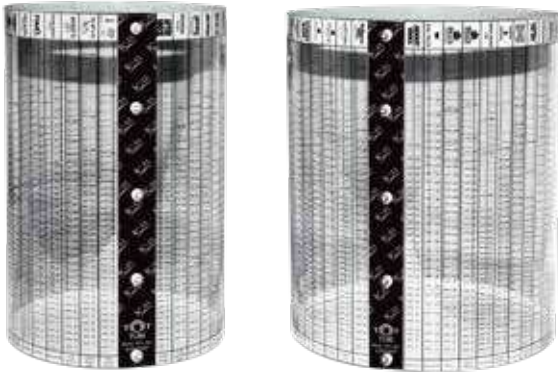

KITCHEN & BAR

BARWARE

TT30001 : LIQUEUR & SPIRIT MEASURING TUBE SET